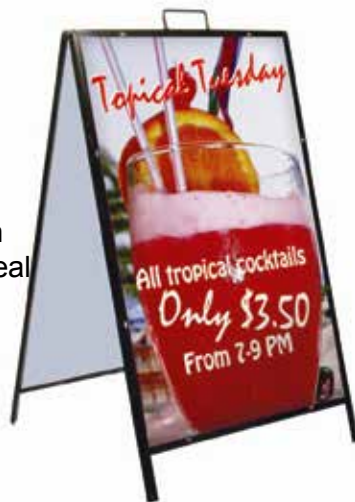

• A4 or A5 Compendiums

Smart and practical Staff gift or for the new home owner
Compendiums can be printed, embossed, or Engraved (if area permits)